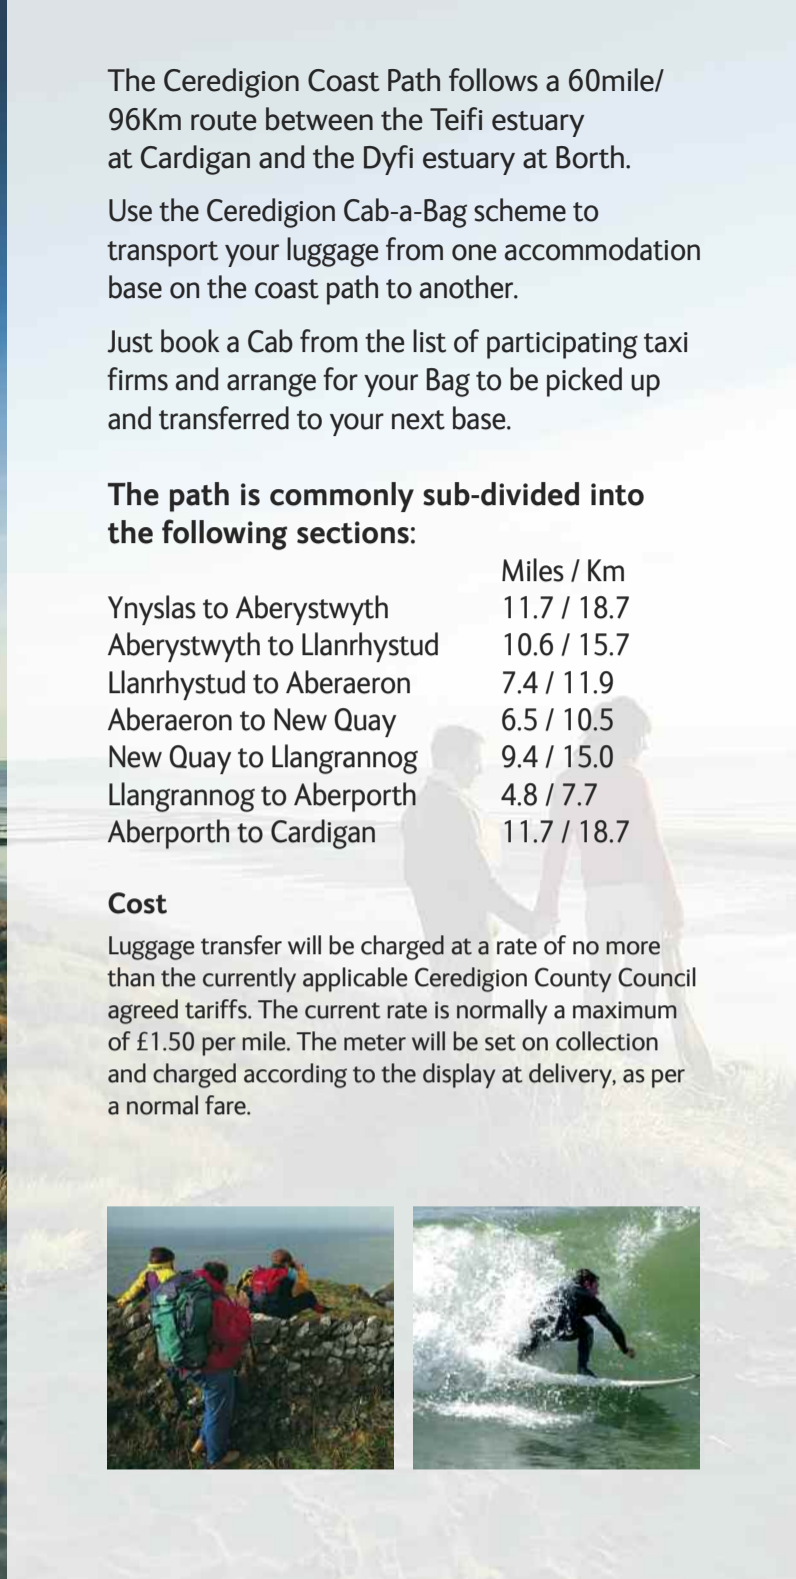

Y Gost

Disgwylir na fydd y gwasanaeth trosglwyddo bagiau yn codi cyfradd uwch na'r prisiau cyfredol perthnasol a gytunwyd arnynt gan Gyngor Sir Ceredigion. Uchafswm o £1.50 y filltir yw'r gyfradd arferol gyfredol. Gosodir y mesurydd wrth gasglu'r bagiau a chodir tâl wedi cyrraedd fel a nodir ar y dangosydd.

Darganfod
Discovering
Ceredigion

Cardigan Bay & the Cambrian Mountains

The Ceredigion Coast Path follows a 60mile/ 96Km route between the Teifi estuary at Cardigan and the Dyfi estuary at Borth.

Use the Ceredigion Cab-a-Bag scheme to transport your luggage from one accommodation base on the coast path to another.

Just book a Cab from the list of participating taxi firms and arrange for your Bag to be picked up and transferred to your next base.

The path is commonly sub-divided into the following sections:

	Miles / Km
Ynyslas to Aberystwyth	11.7 / 18.7
Aberystwyth to Llanrhystud	10.6 / 15.7
Llanrhystud to Aberaeron	7.4 / 11.9
Aberaeron to New Quay	6.5 / 10.5
New Quay to Llangrannog	9.4 / 15.0
Llangrannog to Aberporth	4.8 / 7.7
Aberporth to Cardigan	11.7 / 18.7

Cost

Luggage transfer will be charged at a rate of no more than the currently applicable Ceredigion County Council agreed tariffs. The current rate is normally a maximum of £1.50 per mile. The meter will be set on collection and charged according to the display at delivery, as per a normal fare.