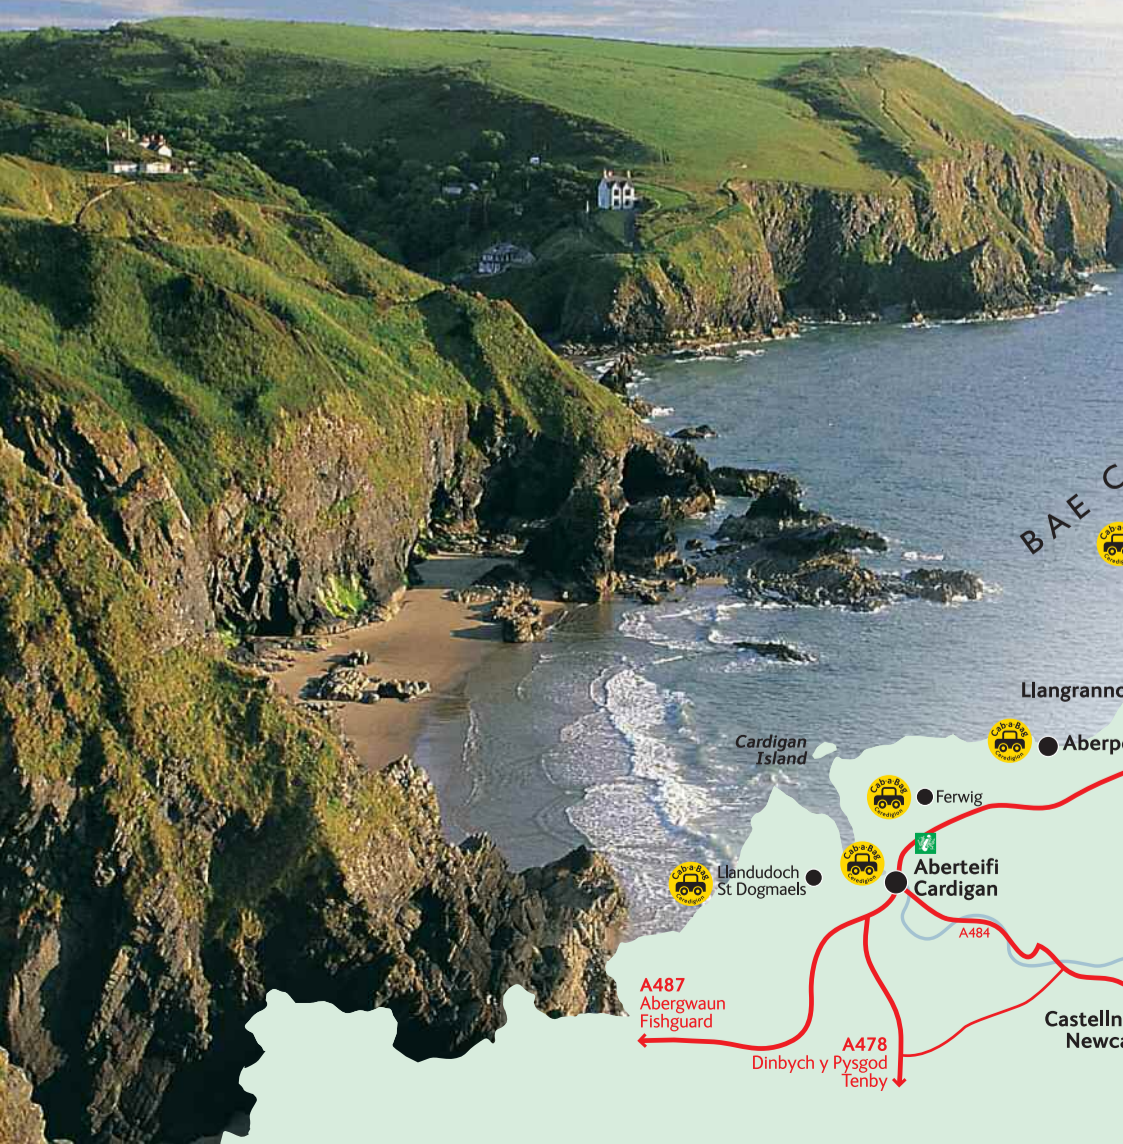

Wrth i fwy o unedau llety ddod i gefnogi'r cynllun Cab-a-Bag ychwanegir at y manylion sydd ar ar wefan: www.walkcardiganbay.com

Dylid nodi nad yw Cyngor Sir Ceredigion yn derbyn cyfrifoldeb am unrhyw wallau, camgymeriadau na hepgoriadau nac yn derbyn cyfrifoldeb am unrhyw fater sy'n gysylltiedig â neu'n deillio mewn rhyw ffordd o hyrwyddo'r cynllun hwn. Cyhoeddwyd y daflen hon gan: Gwasanaeth Twristiaeth Cyngor Sir Ceredigion, Ffordd y Môr, Aberystwyth, Ceredigion, Cymru SY23 2AG T: 01970 633063

Cyhoeddwyd y daflen hon: Ionawr 2011
© Cyngor Sir Ceredigion 2011

Additional accommodation bases signing up to the Cab-a-Bag scheme will be listed on the www.walkcardiganbay.com website

Please note that Ceredigion County Council cannot accept responsibility for any errors, inaccuracies or omissions or for any matter in any way connected with or arising out of the promotion of this scheme. This leaflet is published by the Ceredigion County Council Tourism Service, Terrace Road, Aberystwyth, Ceredigion, Wales SY23 2AG T: 01970 633063

This edition dated: January 2011
© Ceredigion County Council 2011